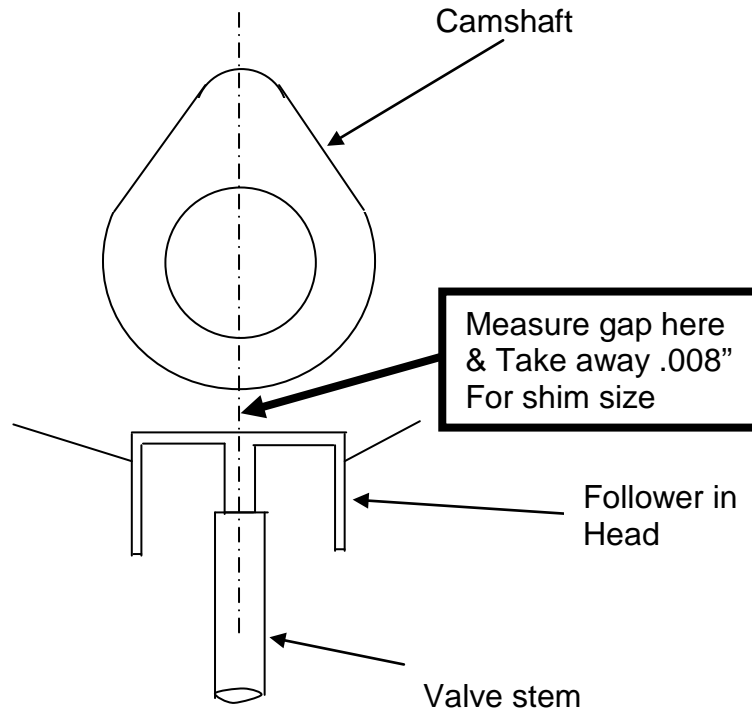

Vauxhall engines Measuring tappet gap for shim

SBD Motorsport Ltd
Unit 15, Red Lion Business Park, Red Lion Road, Surbiton, Surrey. KT6 7QD
Tel:0208 391 0121
Email:sbdmotorsport@btconnect.com
Website:sbdev.co.uk