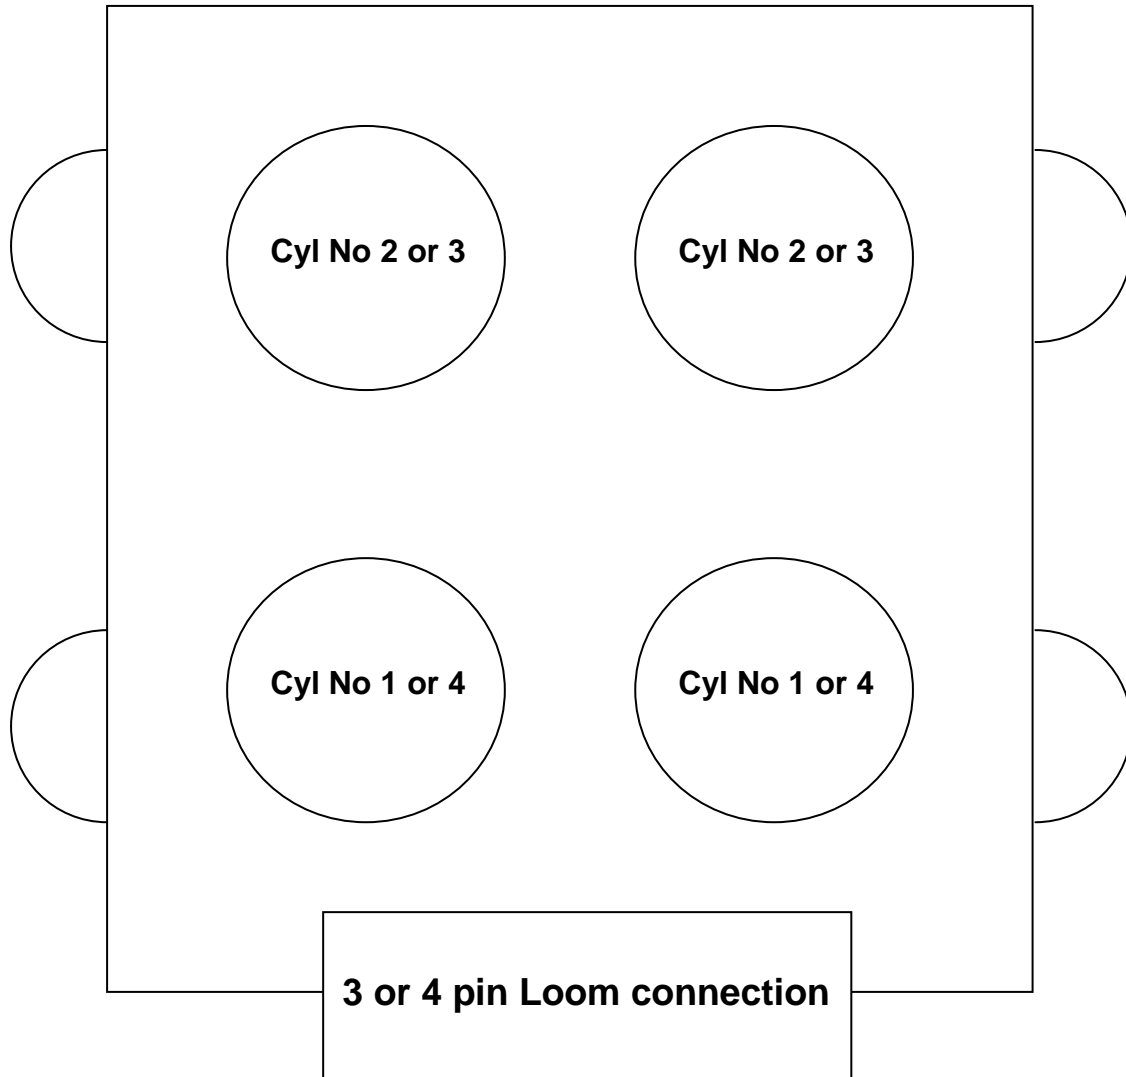

Coil Connection for HT Leads For use with Sagem/Valeo/Bosch/Siemans/Lucas coils

These coil packs, when used with the MBE ECU, use a wasted spark system. Both cylinders spark at the same time. That is why you can install 1 & 4 on either post & the same for 2 & 3.