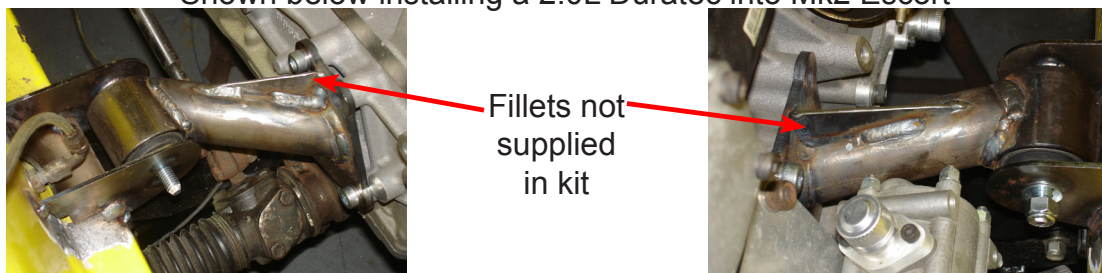

Duratec Universal Engine Mounting Kit

Shown below installing a 2.0L Duratec into Mk2 Escort

SBD Motorsport Ltd
Unit 15, Red Lion Business Park, Red Lion Road, Surbiton, Surrey. KT6 7QD
Tel: 020 8391 0121
Email: sbdmotorsport@btconnect.com
Website: www.sbdev.co.uk