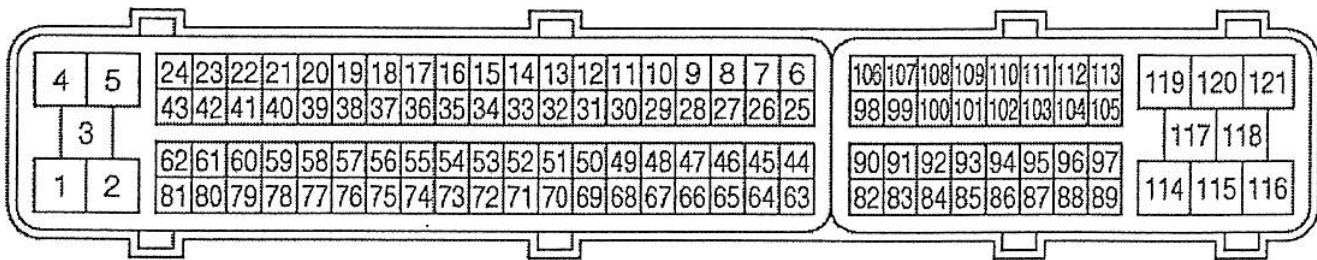

SBD Motorsport

MBE9A9/9A6 Connector Layout

Website: www.sbdev.co.uk Email: sbdmotorsport@btconnect.com Telephone: 020 8391 0121
 SBD Motorsport Ltd, Unit 15 Red Lion Business Park, Red Lion Road, Surbiton, Surrey. KT6 7QD