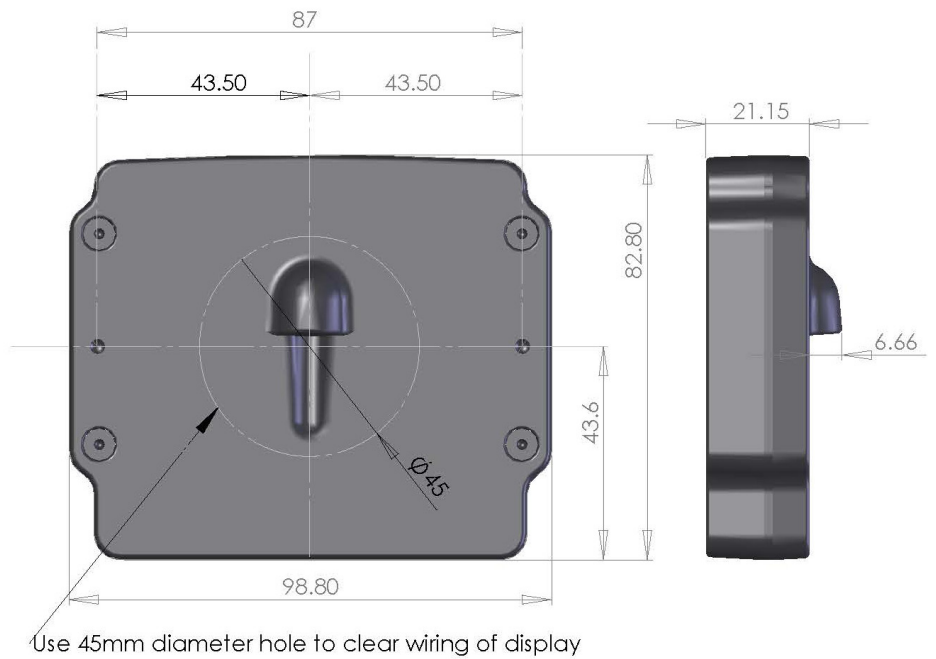

MBE9MD-DISP-CS01 Dimensions & Mounting Information

SBD Motorsport Ltd
Unit 15, Red Lion Business Park, Red Lion Road, Surbiton, Surrey. KT6 7QD
Tel: 020 8391 0121
Email: sbdmotorsport@btconnect.com
Website: www.sbdev.co.uk