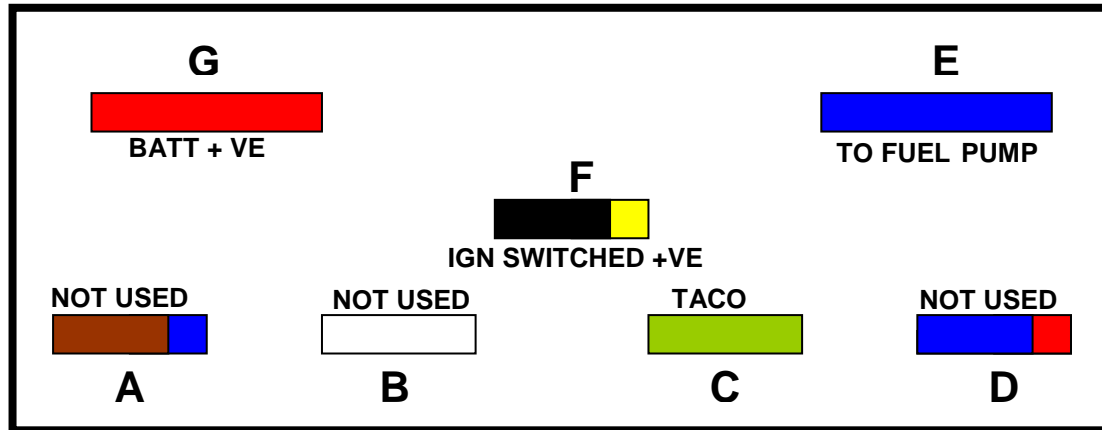

CAR LOOM CONNECTOR For Astra MK 2

Car Loom Connector

A - BROWN / BLUE	- NOT USED
B - WHITE	- NOT USED
C - LIGHT GREEN	- TACO
D - BLUE / RED	- NOT USED
E - BLUE	- TO FUEL PUMP
F - BLACK / YELLOW	- IGN SWITCHED +VE FOR ECU & COIL
G - RED	- BATTERY PERMANENT +VE TO RELAY (FUEL PUMP & INJECTORS)

MBE 3 pin sure seal interface connector to car loom connector

Pin 1.(PURPLE) - to F(BLACK / YELLOW)

Pin 2.(ORANGE)- to E(BLUE)

Pin 3.(GREEN) - to C(LIGHT GREEN)

SBD Motorsport Ltd
Unit 15, Red Lion Business Park, Red Lion Road, Surbiton, Surrey. KT6 7QD
Tel: 0208 391 0121
Email: sbdmotorsport@btconnect.com
Website: www.sbdev.co.uk