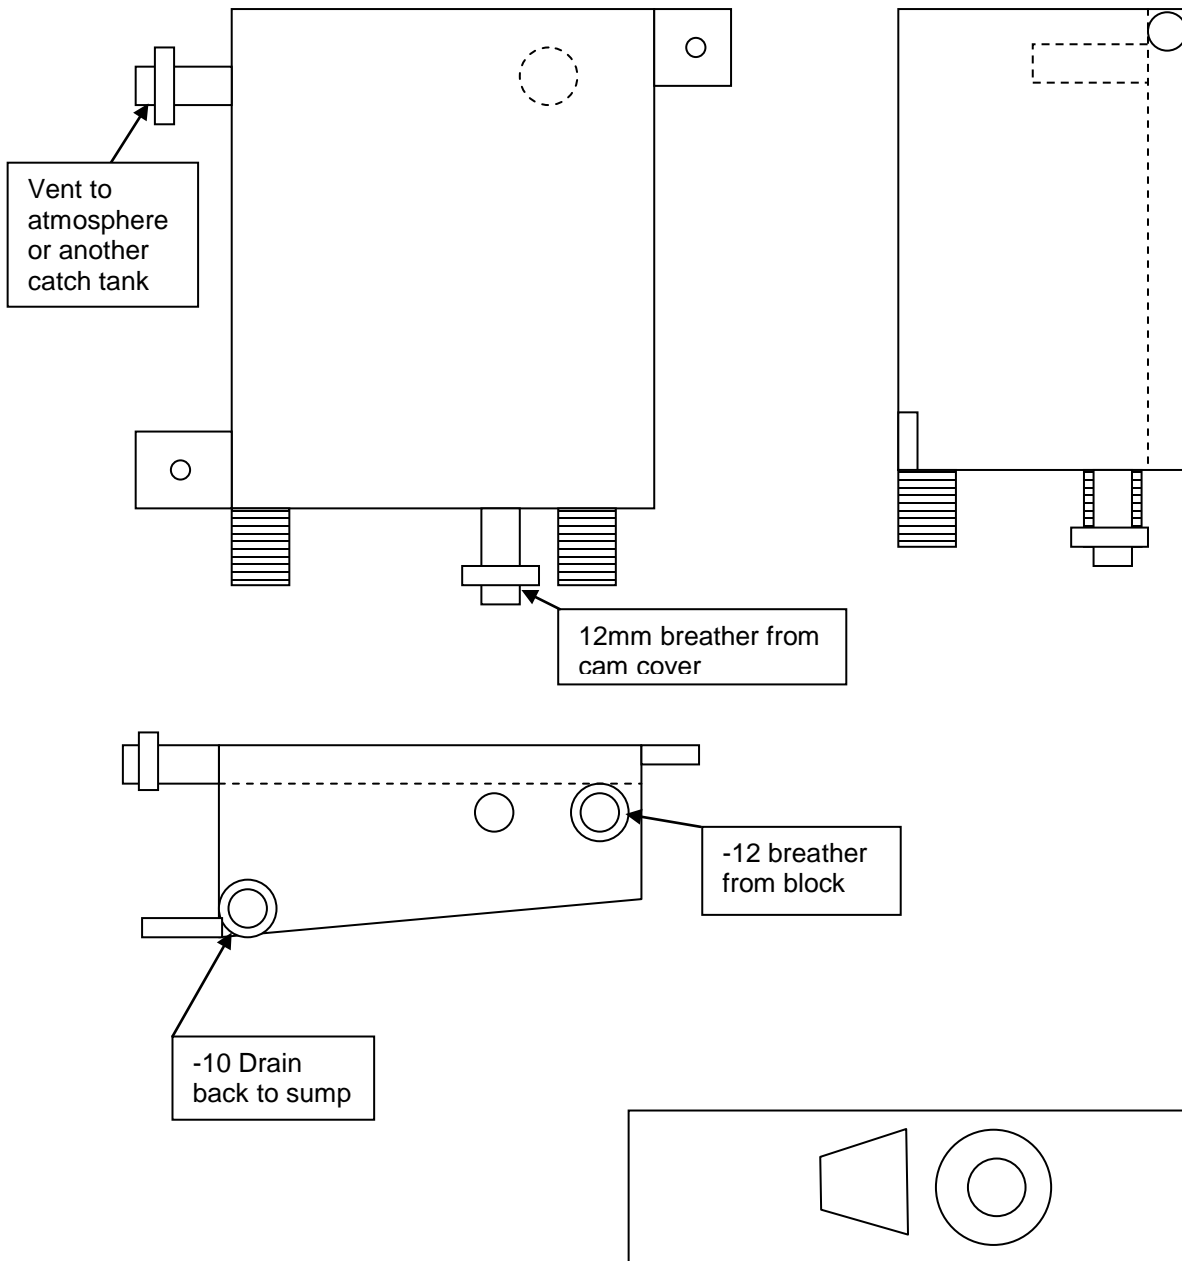

January 2014

Corsa 1.6 16v Oil Catch Tank for wet sump Engines (Fits on top of wheel arch next to cam belt just in front of suspension mount)

SBD Motorsport Ltd
Unit 15, Red Lion Business Park, Red Lion Road, Surbiton, Surrey. KT6 7QD
Tel: 0208 391 0121
Email: sbdmotorsport@btconnect.com
Website: www.sbdev.co.uk