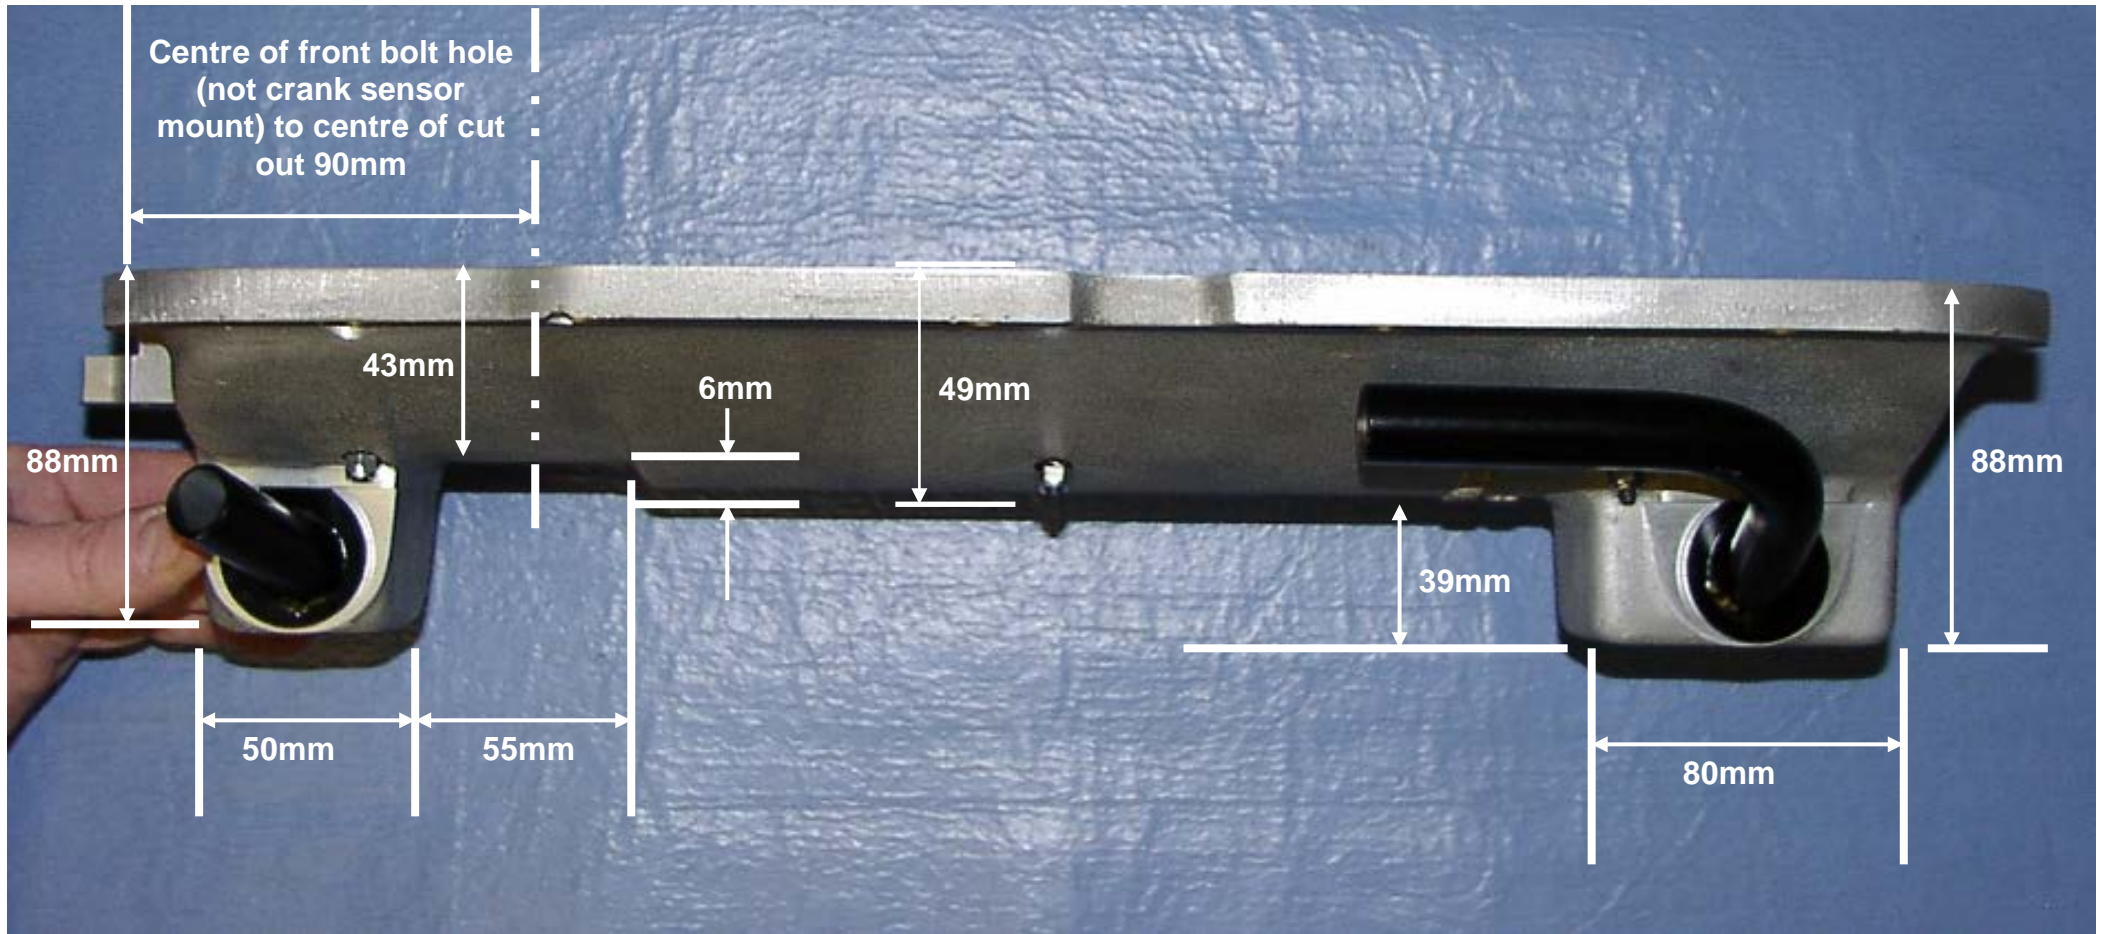

SBD 2.0L XE Twin Trough Dry Sump Pan Dimensions

SBD Motorsport Ltd
Unit 15, Red Lion Business Park, Red Lion Road, Surbiton, Surrey. KT6 7QD
Tel: 0208 391 0121
Email: sbdmotorsport@btconnect.com
Website: www.sbdev.co.uk