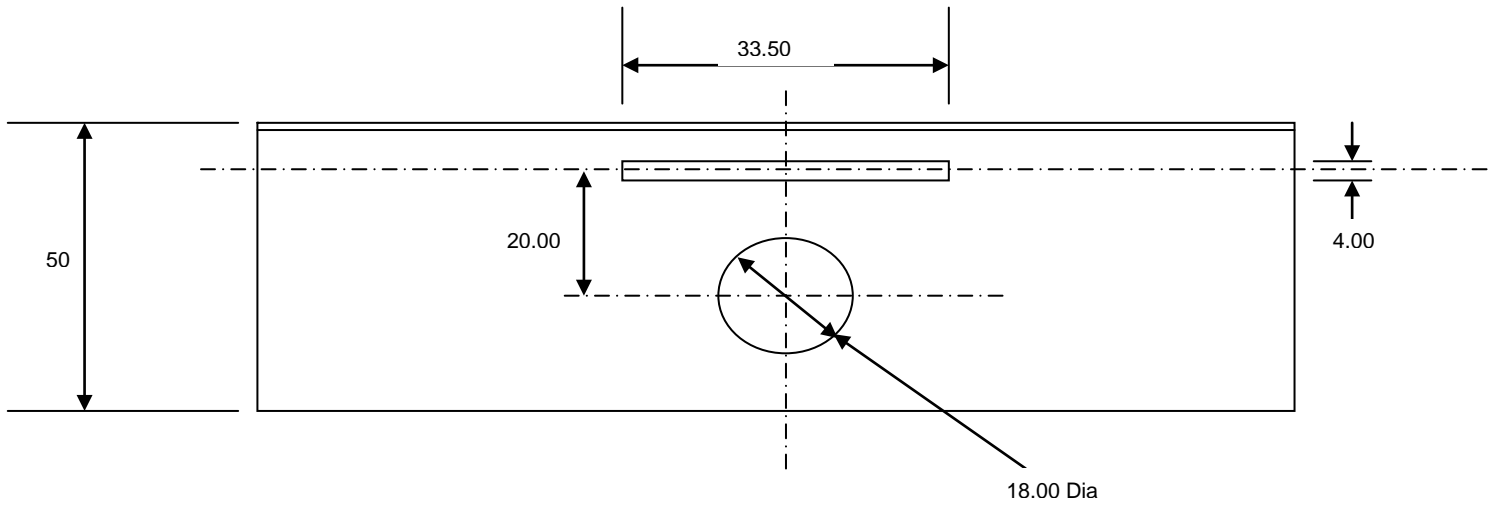

Low line sump baffle

SBD Motorsport Ltd
Unit 15, Red Lion Business Park, Red Lion Road, Surbiton, Surrey. KT6 7QD
Tel: 0208 391 0121
Email: sbdmotorsport@btconnect.com
Website: www.sbdev.co.uk