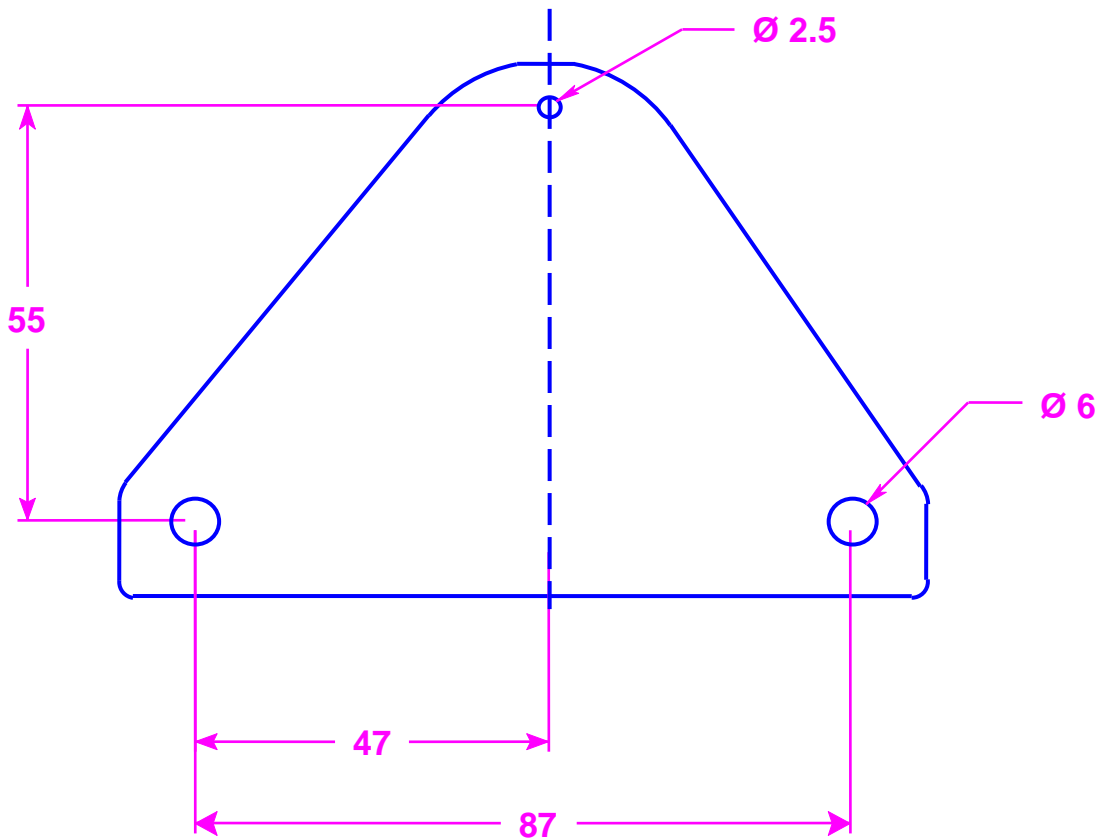

1.6L Vauxhall Taper Throttle Cable Holder

All Dimensions in mm
Thickness –3mm

SBD Motorsport Ltd
Unit 15, Red Lion Business Park, Red Lion Road, Surbiton, Surrey. KT6 7QD
Tel:0208 391 0121
Email:sbdmotorsport@btconnect.com
Website:sbdev.co.uk